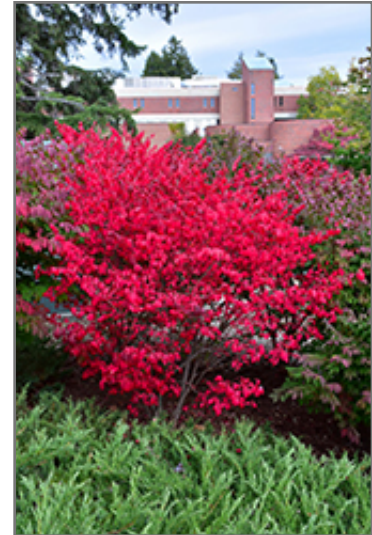

Compact Winged Burning Bush in fall
Photo courtesy of NetPS Plant Finder