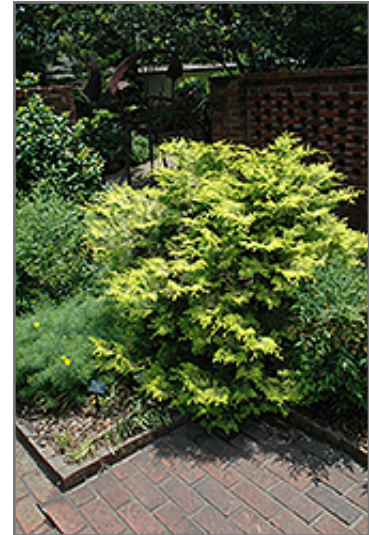

Cripps Gold Falsecypress *Chamaecyparis obtusa 'Crippsii'*

Height: 30 feet

Spread: 25 feet

Sunlight:

Hardiness Zone: 6a

Description:

Similar to the species but more compact with attractive golden foliage all season long, broadly pyramidal with interesting reddish bark, almost fibrous

Ornamental Features

Cripps Gold Falsecypress has attractive yellow foliage which emerges gold in spring. The scale-like leaves are highly ornamental and remain yellow throughout the winter. Neither the flowers nor the fruit are ornamentally significant.

Landscape Attributes

Cripps Gold Falsecypress is a multi-stemmed evergreen tree with a distinctive and refined pyramidal form. Its relatively fine texture sets it apart from other landscape plants with less refined foliage.

Cripps Gold Falsecypress is recommended for the following landscape applications;

- Accent
- Vertical Accent
- Hedges/Screening

Planting & Growing

Cripps Gold Falsecypress will grow to be about 30 feet tall at maturity, with a spread of 25 feet. It has a low canopy, and should not be planted underneath power lines. It grows at a medium rate, and under ideal conditions can be expected to live for 70 years or more.